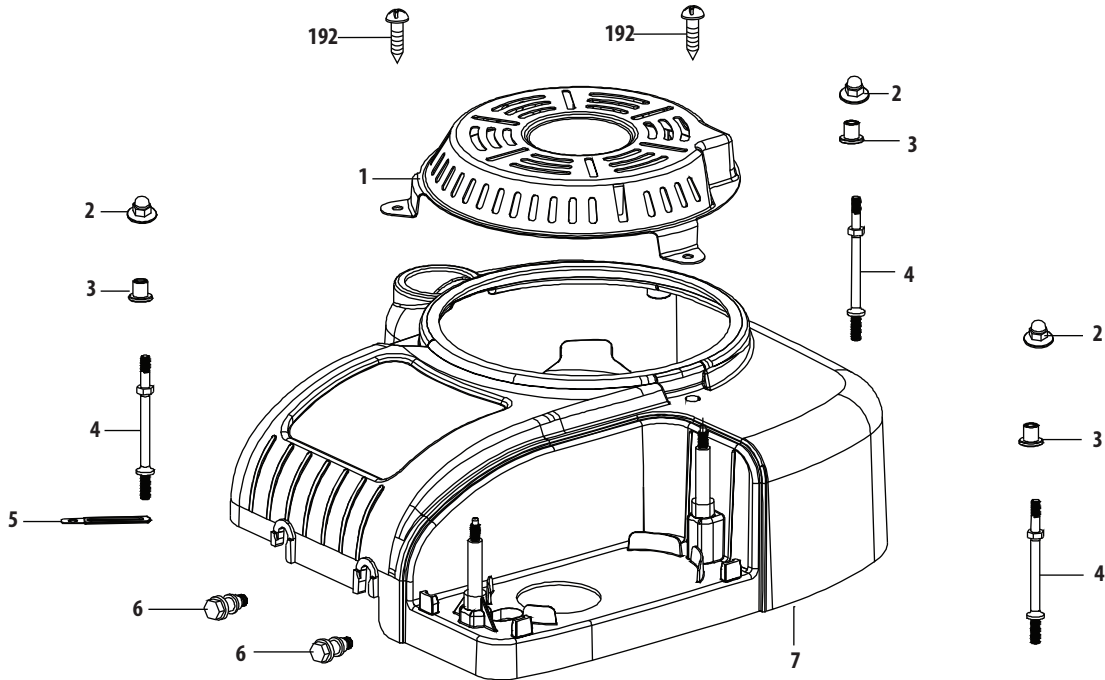

Ref.	Part Number	Description
1	751-12205	Debris Shield
2	712-04290	Nut
3	750-05320	Engine Shroud Spacer
4	710-05304	Starter / Shroud Stud M6×100
5	951-11622	Flexible Clamp
6	710-05305	Hook Bolt
7	951-12206	Air Shield
192	710-05303	Self-Tapping Bolt 5.5×25